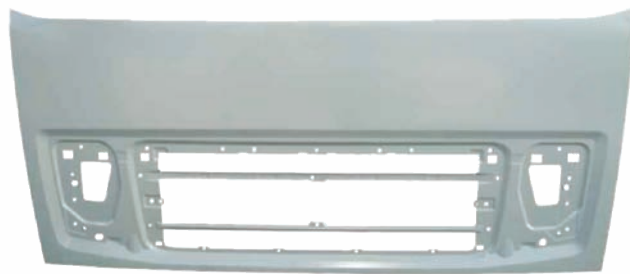

CABIN & BODY PARTS FOR VOLVO

FH 12 VERSION 3

Kahveci Ref.

Oem Ref.

12.12156
20379176

12.12317
82056727
21190825