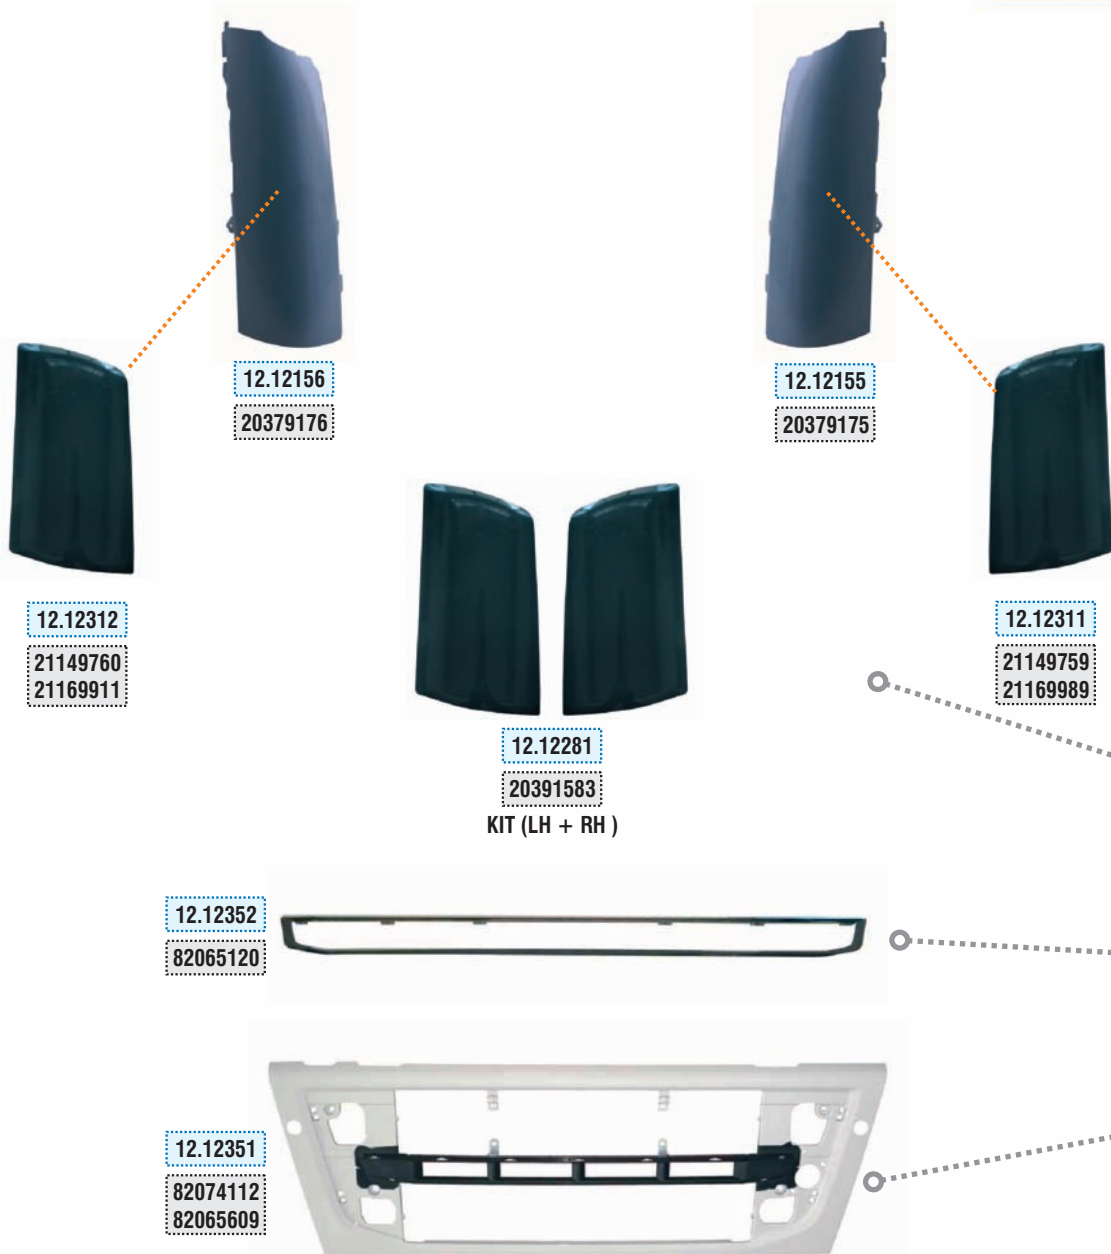

CABIN & BODY PARTS FOR VOLVO

FH 16 VERSION 3

Kahveci Ref.

Oem Ref.