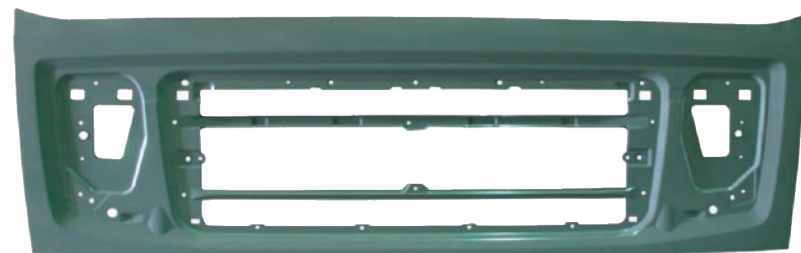

CABIN & BODY PARTS FOR VOLVO

FM VERSION 3

Kahveci Ref.

Oem Ref.

12.12445