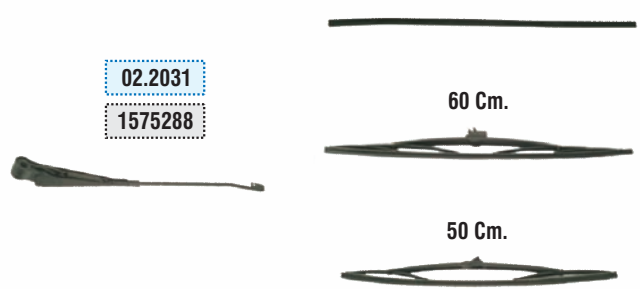

F12 Old Vers.

CABIN & BODY PARTS FOR VOLVO

F 12-10 OLD VERSION

Kahveci Ref.	Oem Ref.
--------------	----------

02.2031
1575288

60 Cm.

50 Cm.

02.2038
1593933