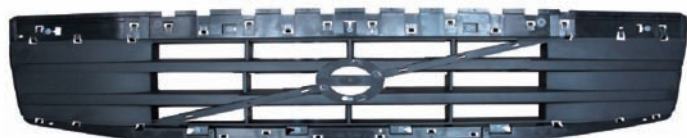

CABIN & BODY PARTS FOR VOLVO

FM VERSION 3

Kahveci Ref.

Oem Ref.

12.12445

12.12446

12.12320

82072463

12.12319

82063513