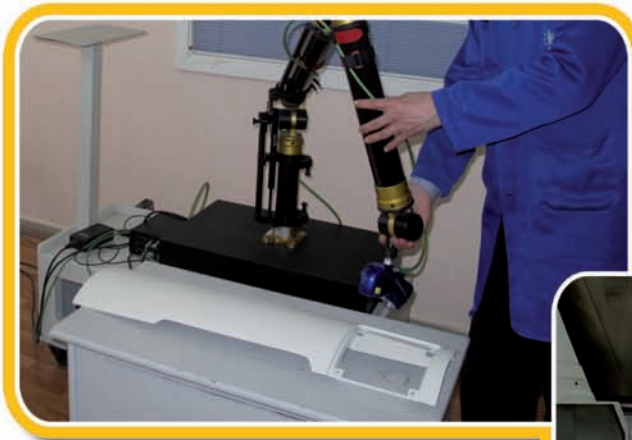

PG PLUG

LH 12.12269	RH 12.12270
-------------	-------------

LENS

12.12260
20425732

FL 7-10

CABIN & BODY PARTS FOR VOLVO

FL 7 OLD VERSION

Kahveci Ref. **Oem Ref.**