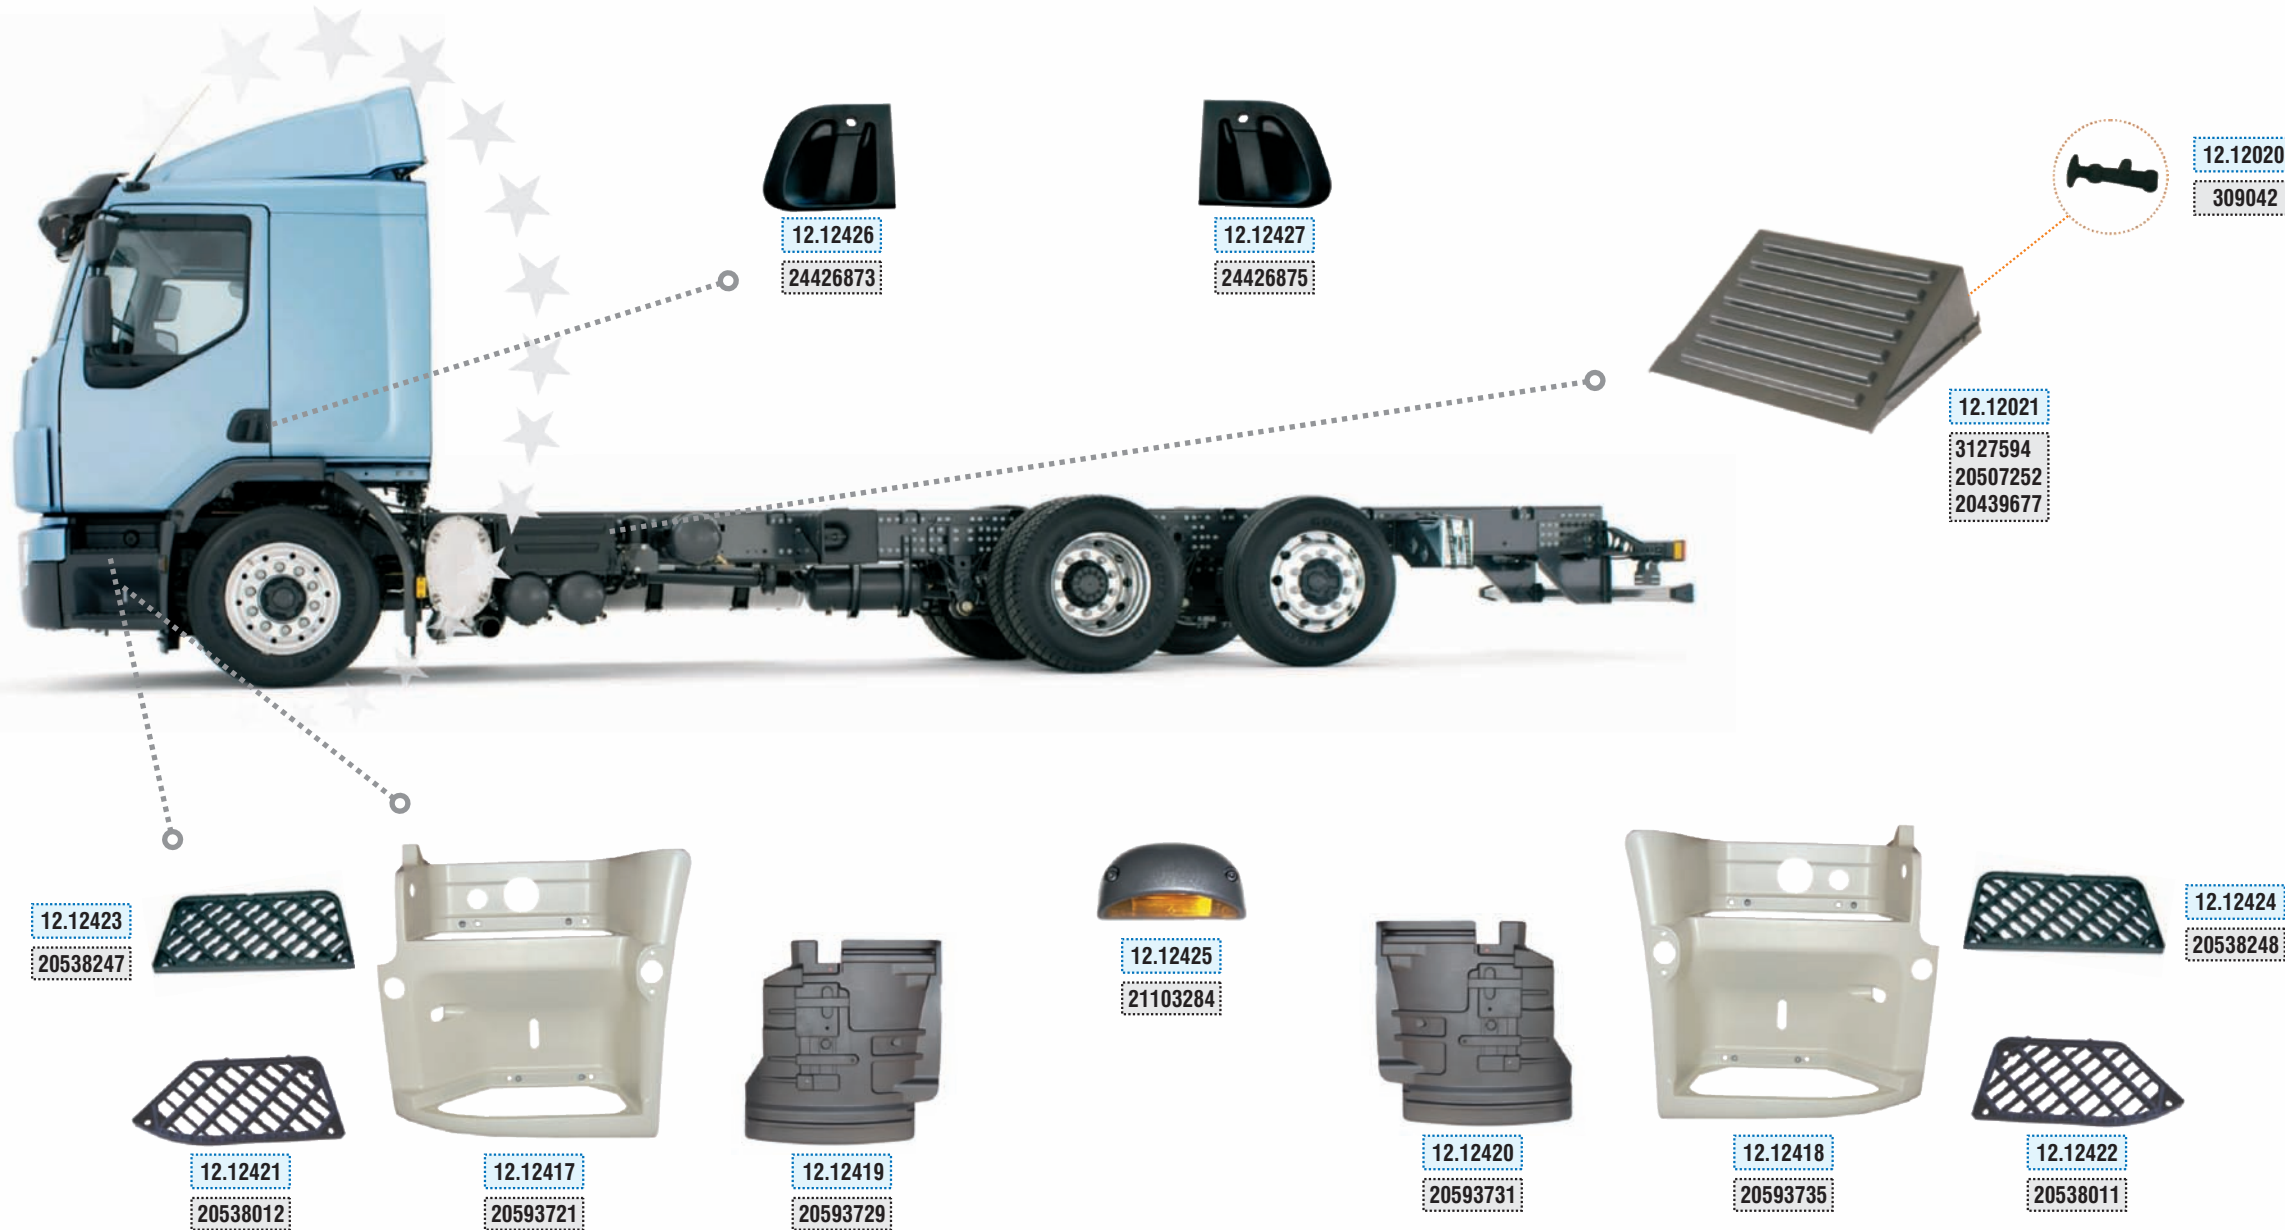

12.12413
20819613

12.12412
20819616

12.12415
25369343

12.12416
25369341

12.12414
25369342

CABIN & BODY PARTS FOR VOLVO

FE

Kahveci Ref. **Oem Ref.**