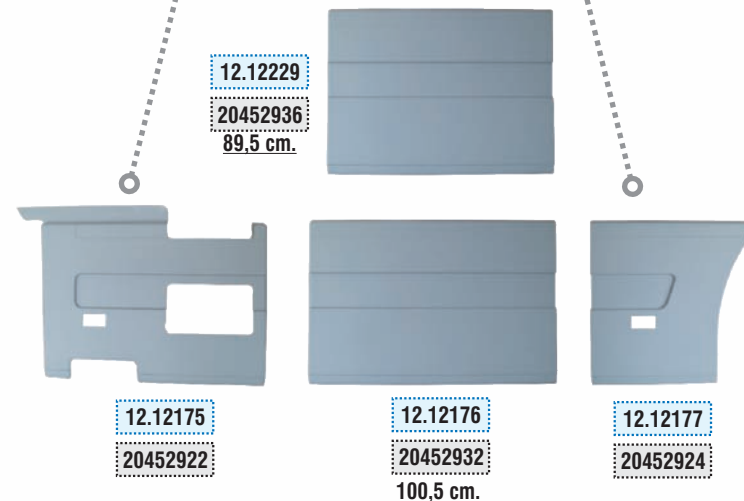

FH 12-16 VERSION 2

Kahveci Ref.

Oem Ref.

RIGHT SIDE

LEFT SIDE

Kahveci Ref.

Oem Ref.

LEFT SIDE