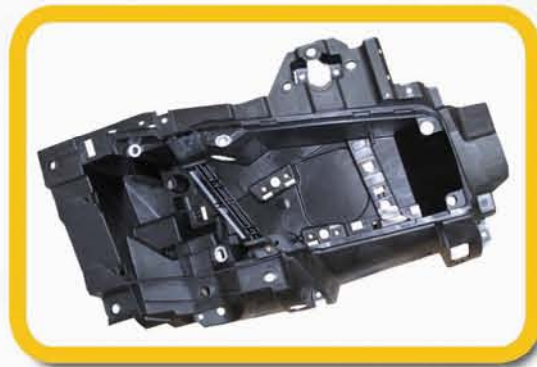

Kahveci Otomotiv®

EURO TRUCK BODY PARTS

FOR VOLVO

Catalogue
Version VL-010-A

CABIN & BODY PARTS FOR EUROPEAN TRUCKS

www.kahveci.com.tr

Kahveci Otomotiv®
EURO TRUCK BODY PARTS

TANITIM