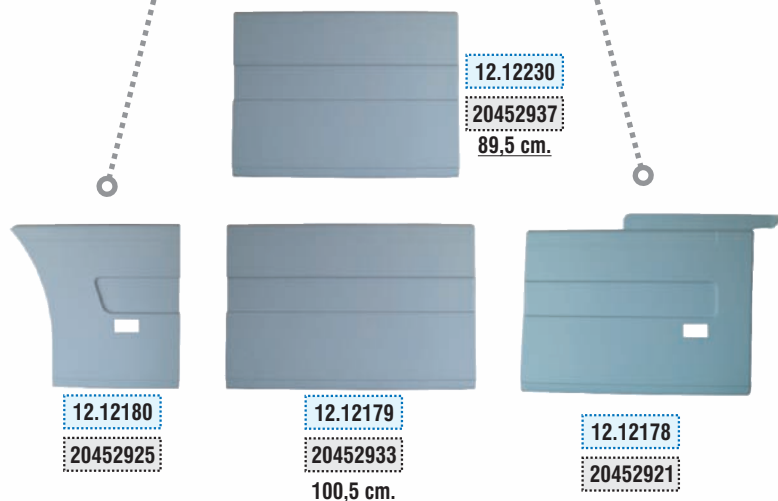

FH 12-16 VERSION 2

Kahveci Ref.

Oem Ref.

RIGHT SIDE

LEFT SIDE

Kahveci Ref.

Oem Ref.

LEFT SIDE