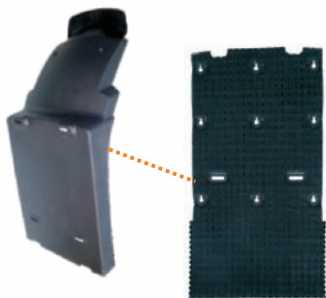

CABIN & BODY PARTS FOR VOLVO

FM 9-12 VERSION 2

Kahveci Ref.   **Oem Ref.**

12.12152
20453900

12.12356
20843850
21021129