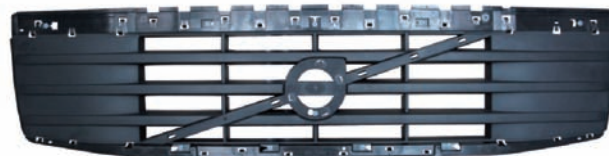

12.12341
82255255

12.12155
20379175

12.12318
82065607
82056840

12.12322
82063911