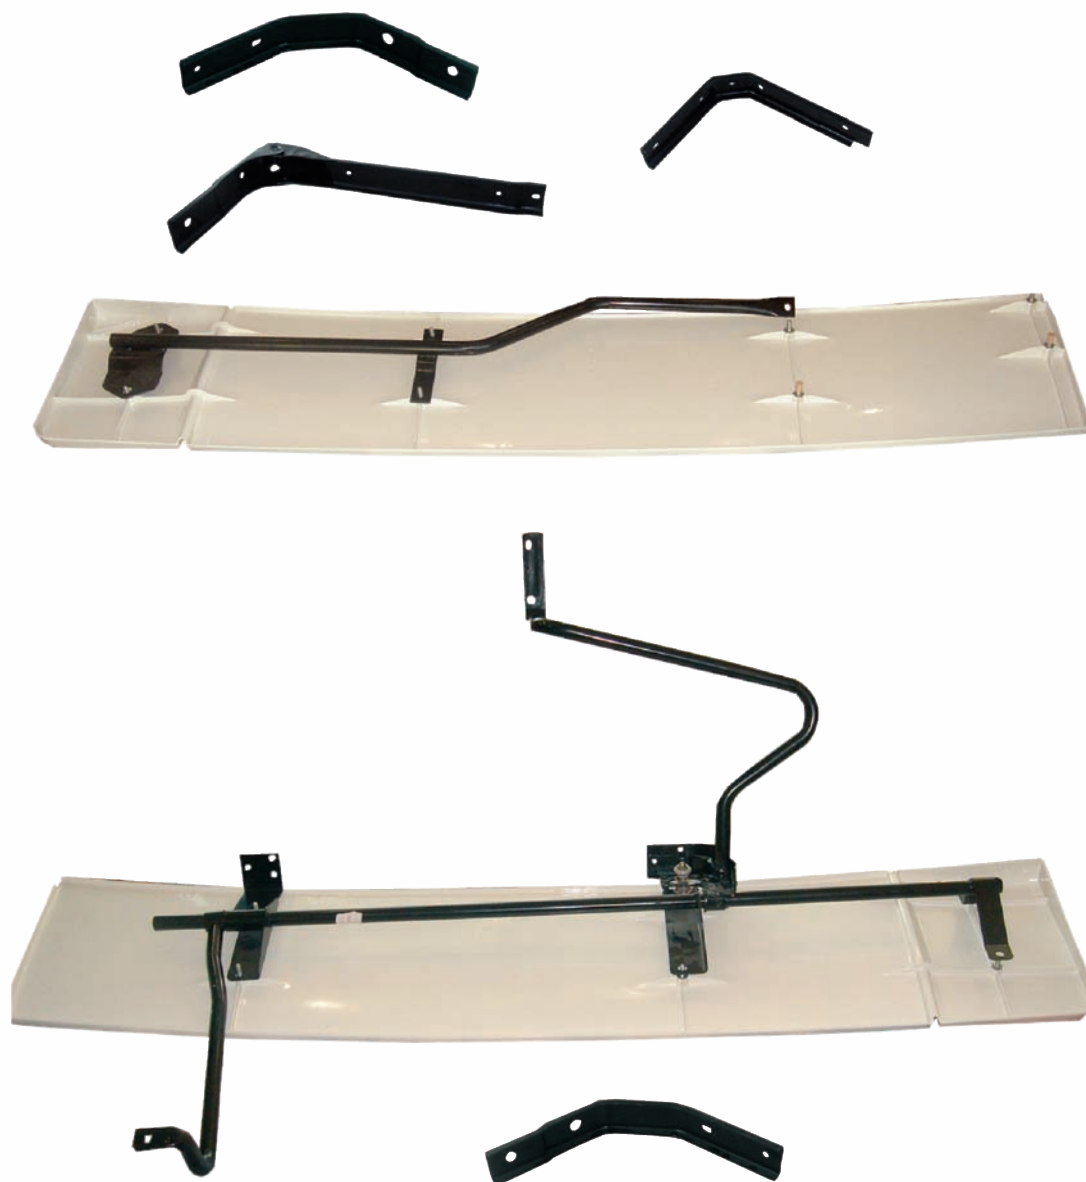

AIR SIDE DEFLECTOR BRACKETS RH (KIT)

Kahveci Ref.

Oem Ref.

12.12306

AIR DEFLECTOR LH + RH (KIT)